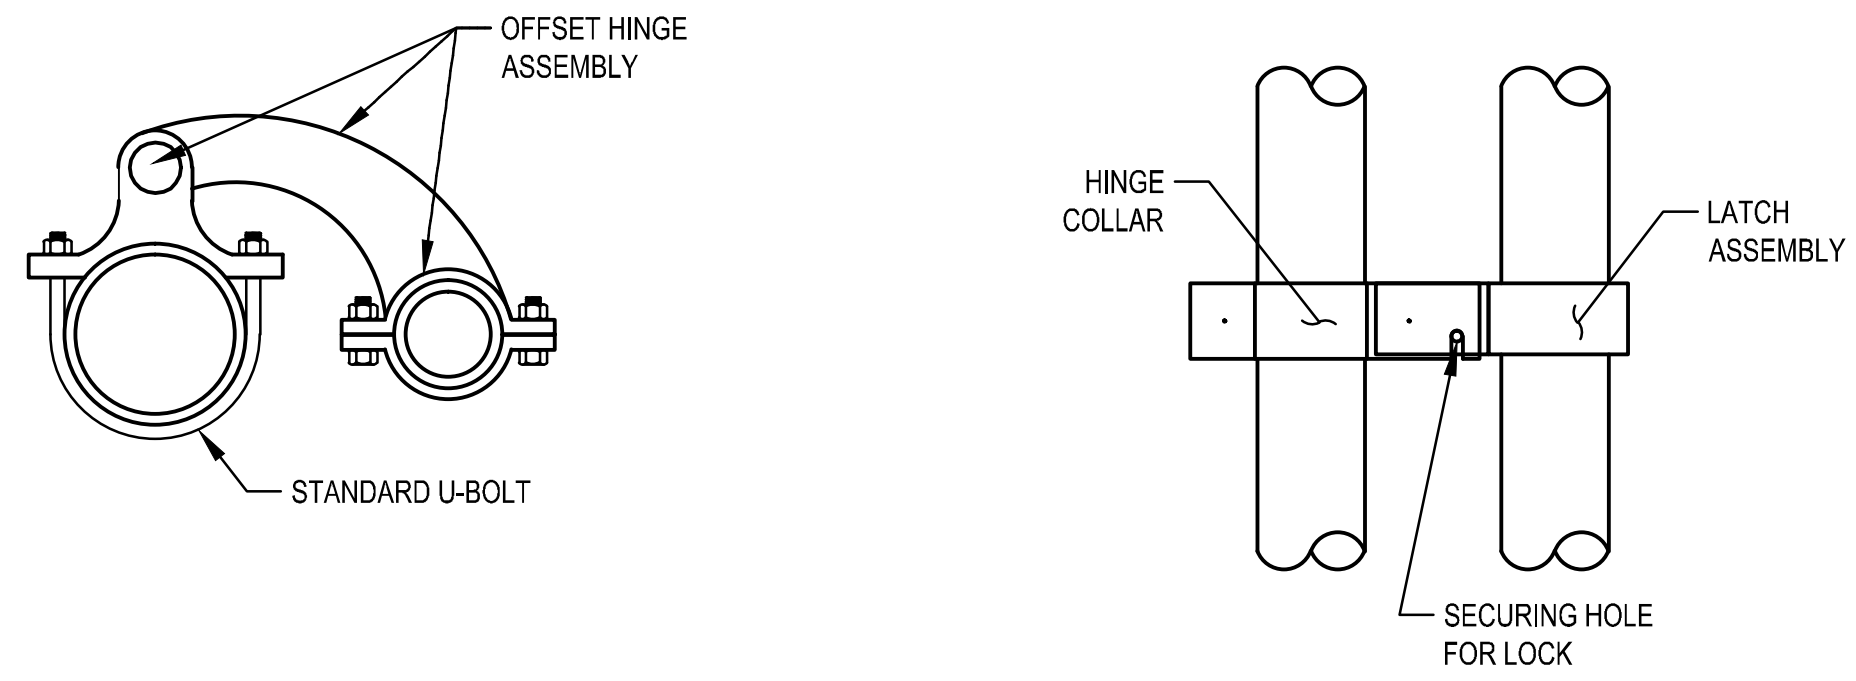

1 DETAIL - DROP ROD FOUNDATION
SCALE: NTS

4 DETAIL - GATE LATCH
SCALE: NTS

2 DETAIL - GATE OFFSET HINGE
SCALE: NTS

3 DETAIL - GATE HINGE
SCALE: NTS

5 DETAIL - GATE FULCRUM LATCH
SCALE: NTS

6 DETAIL - GATE KEEPER
SCALE: NTS

7 DETAIL - BARBED TAPE OPTION
SCALE: NTS

8 DETAIL - BARBED TAPE CONNECTION
SCALE: NTS