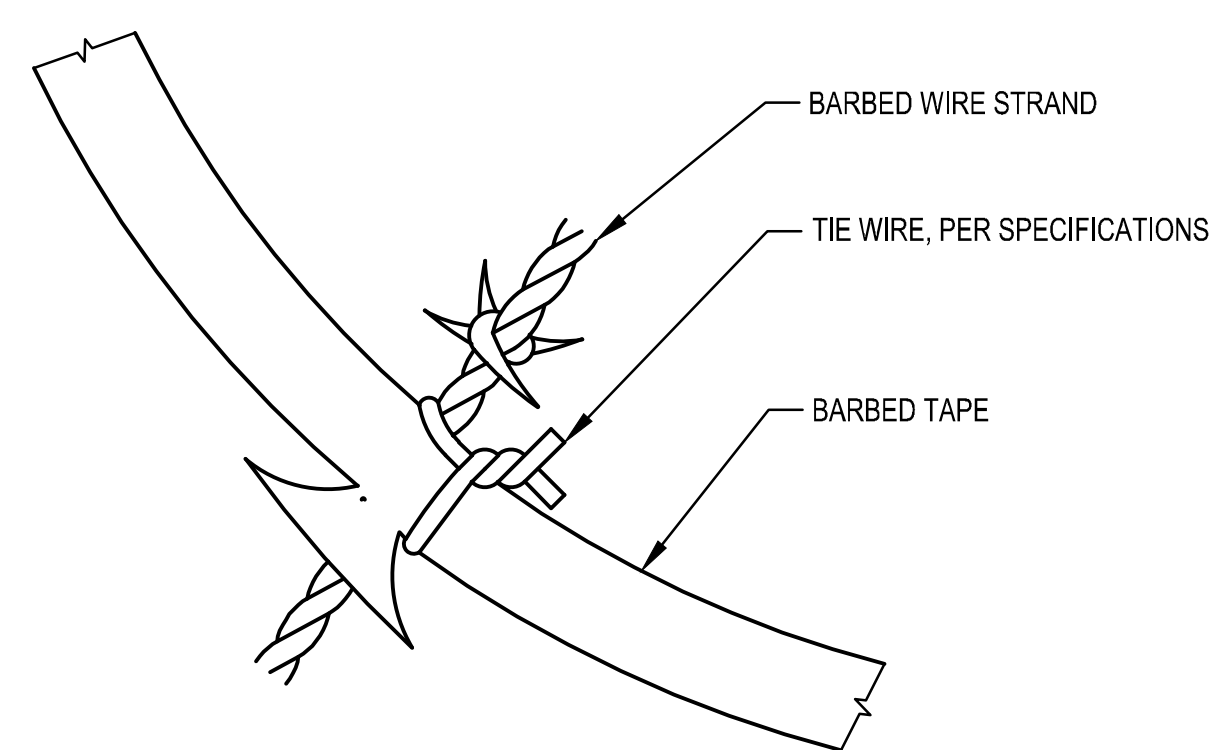

1 DETAIL - DROP ROD FOUNDATION
SCALE: NTS

4 DETAIL - GATE LATCH
SCALE: NTS

2 DETAIL - GATE OFFSET HINGE
SCALE: NTS

3 DETAIL - GATE HINGE
SCALE: NTS

5 DETAIL - GATE FULCRUM LATCH
SCALE: NTS

6 DETAIL - GATE KEEPER
SCALE: NTS

7 DETAIL - BARBED TAPE OPTION
SCALE: NTS

8 DETAIL - BARBED TAPE CONNECTION
SCALE: NTS