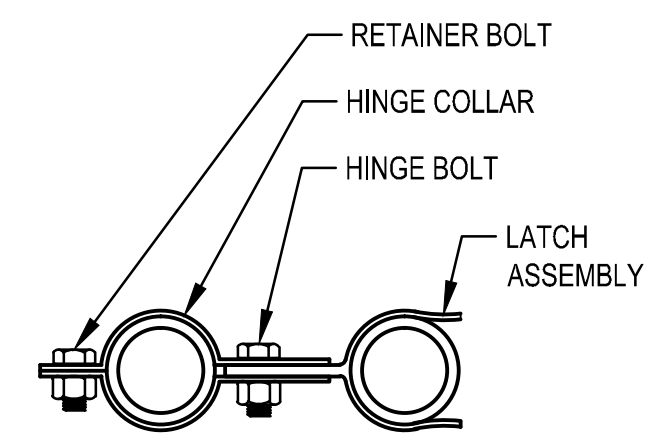

1 DETAIL - DROP ROD FOUNDATION
SCALE: NTS

4 DETAIL - GATE LATCH
SCALE: NTS

2 DETAIL - GATE OFFSET HINGE
SCALE: NTS

3 DETAIL - GATE HINGE
SCALE: NTS

5 DETAIL - GATE FULCRUM LATCH
SCALE: NTS

6 DETAIL - GATE KEEPER
SCALE: NTS

7 DETAIL - BARBED TAPE OPTION
SCALE: NTS

8 DETAIL - BARBED TAPE CONNECTION
SCALE: NTS