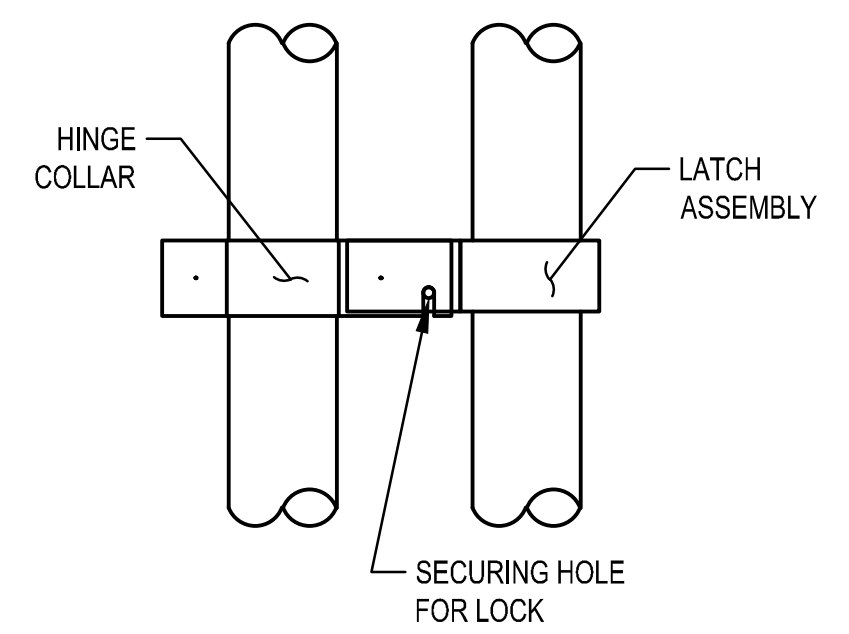

1 DETAIL - DROP ROD FOUNDATION
SCALE: NTS

4 DETAIL - GATE LATCH
SCALE: NTS

2 DETAIL - GATE OFFSET HINGE
SCALE: NTS

3 DETAIL - GATE HINGE
SCALE: NTS

5 DETAIL - GATE FULCRUM LATCH
SCALE: NTS

6 DETAIL - GATE KEEPER
SCALE: NTS

7 DETAIL - BARBED TAPE OPTION
SCALE: NTS

8 DETAIL - BARBED TAPE CONNECTION
SCALE: NTS