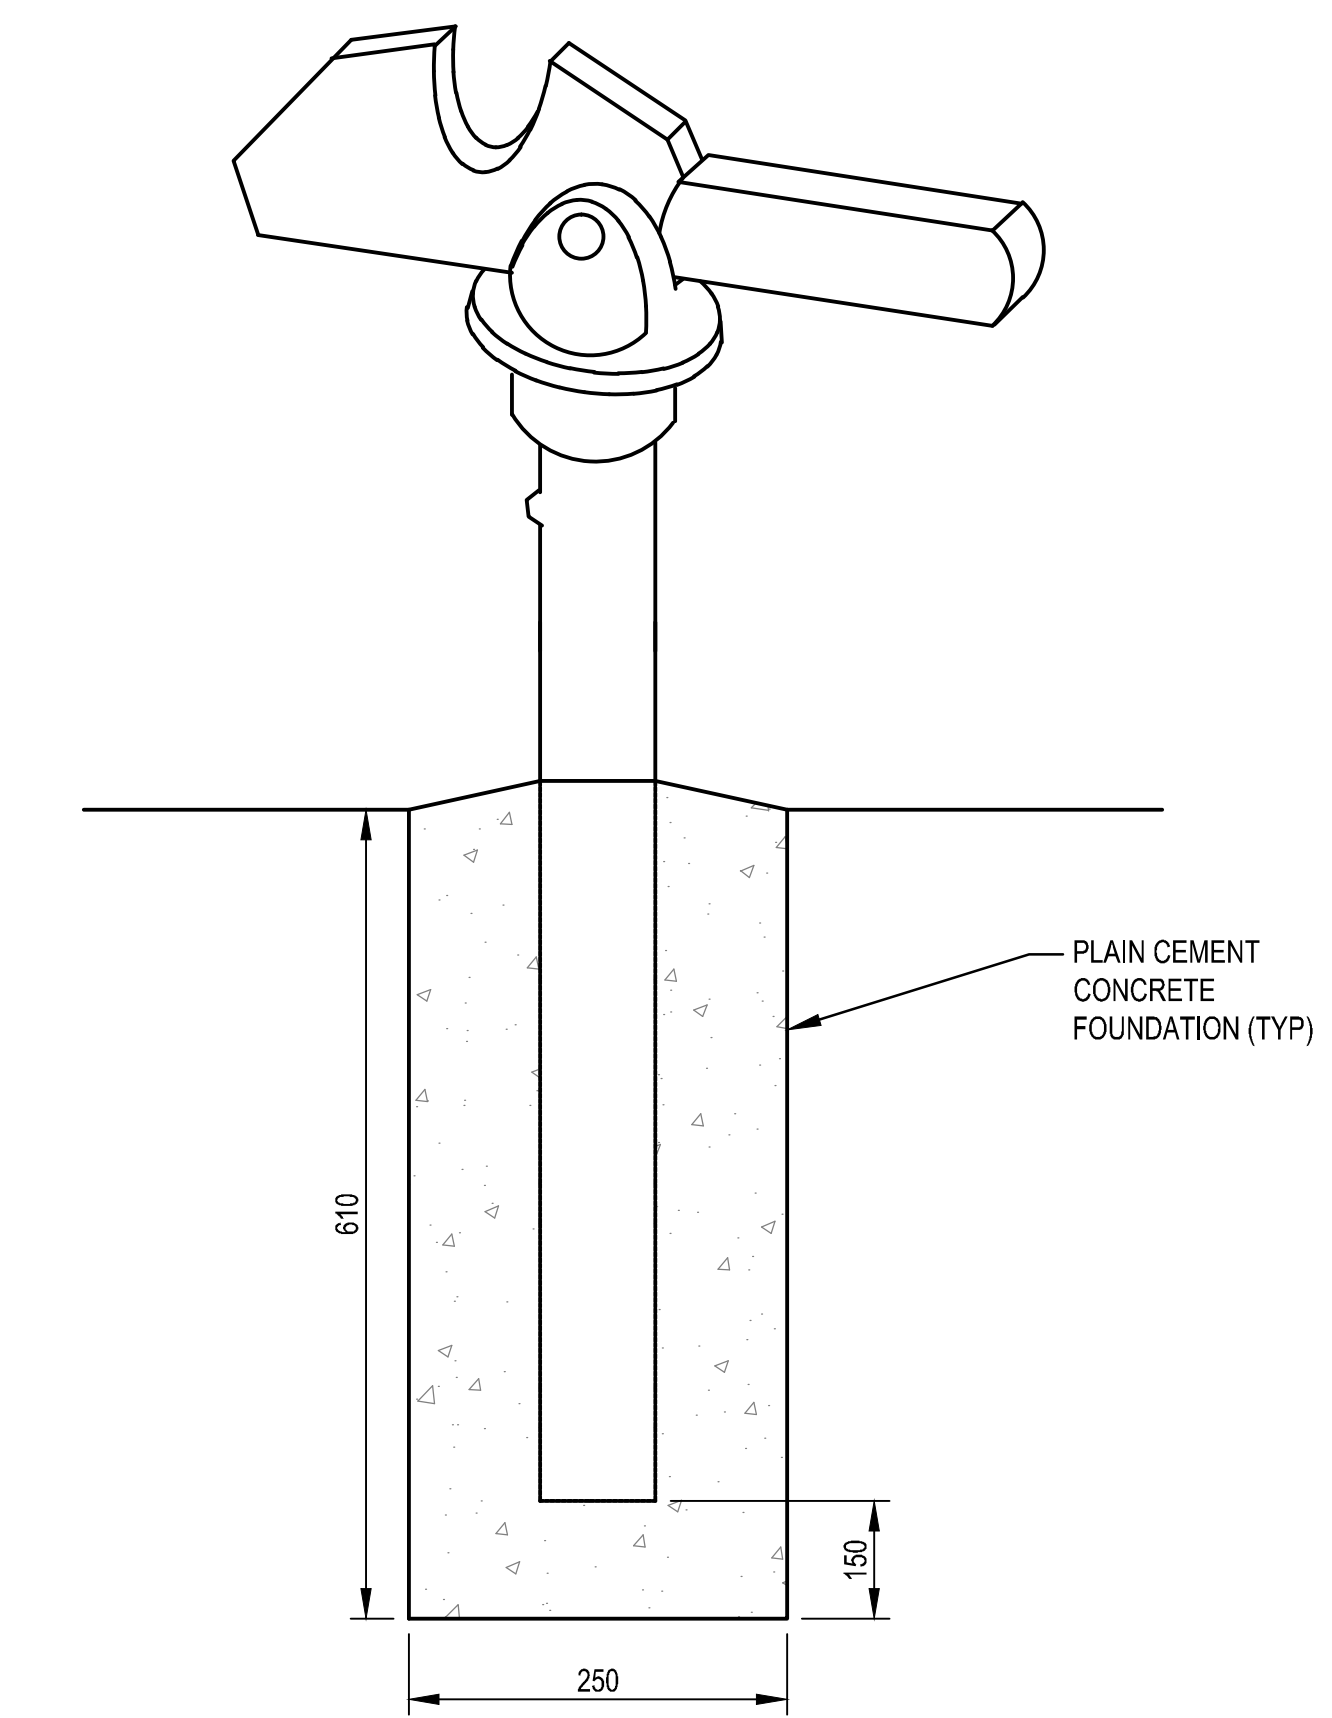

1 DETAIL - DROP ROD FOUNDATION
SCALE: NTS

4 DETAIL - GATE LATCH
SCALE: NTS

2 DETAIL - GATE OFFSET HINGE
SCALE: NTS

3 DETAIL - GATE HINGE
SCALE: NTS

5 DETAIL - GATE FULCRUM LATCH
SCALE: NTS

6 DETAIL - GATE KEEPER
SCALE: NTS

7 DETAIL - BARBED TAPE OPTION
SCALE: NTS

8 DETAIL - BARBED TAPE CONNECTION
SCALE: NTS