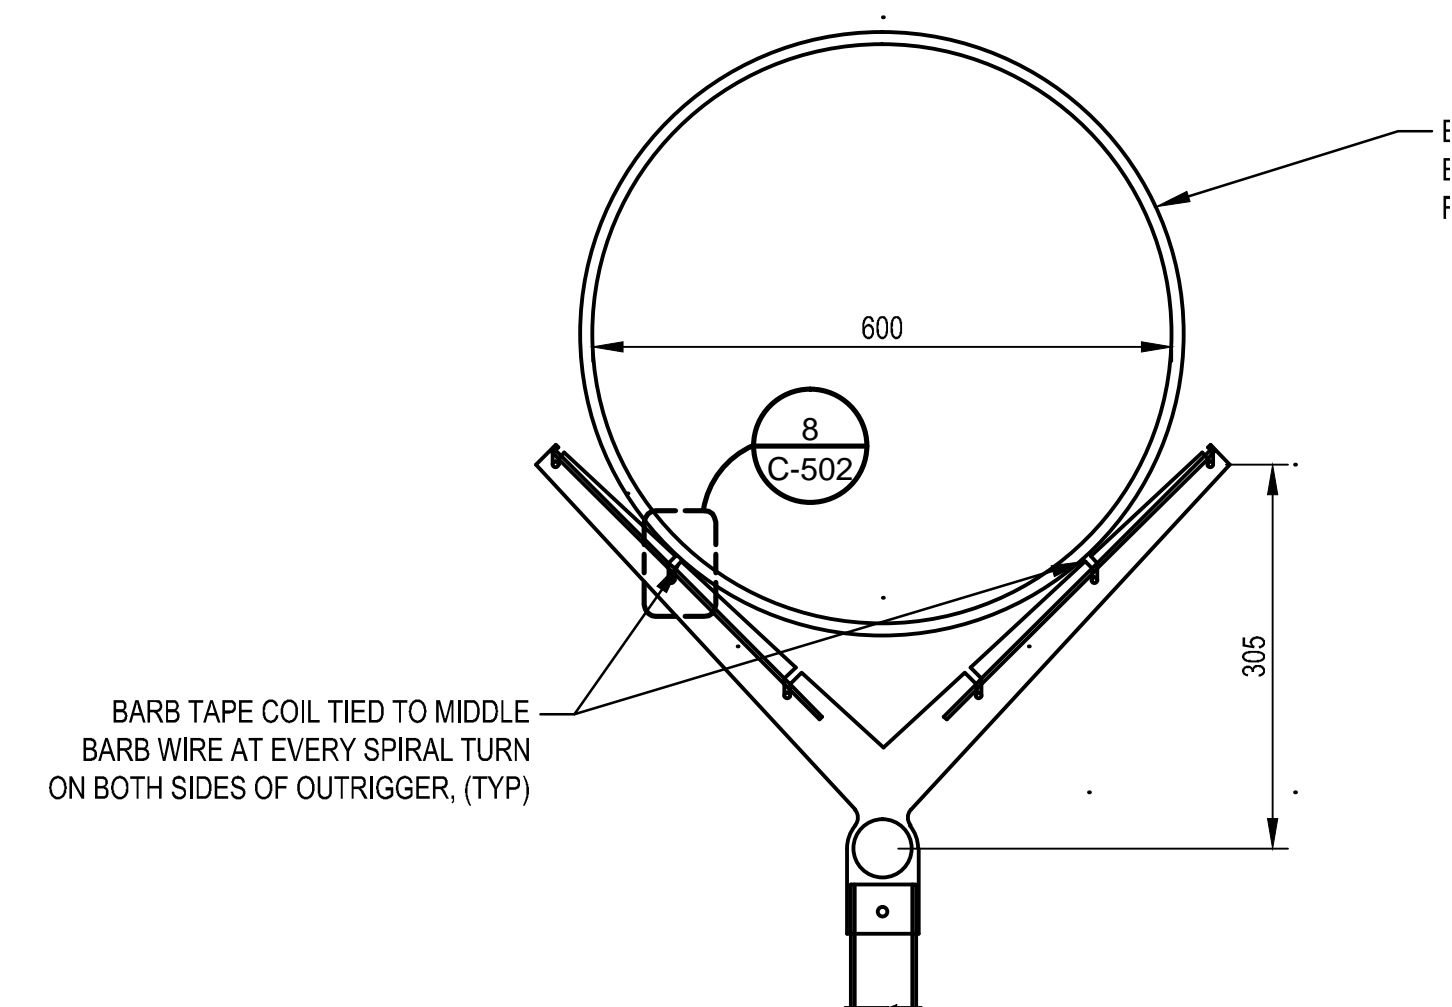

1 DETAIL - DROP ROD FOUNDATION
SCALE: NTS

4 DETAIL - GATE LATCH
SCALE: NTS

2 DETAIL - GATE OFFSET HINGE
SCALE: NTS

3 DETAIL - GATE HINGE
SCALE: NTS

5 DETAIL - GATE FULCRUM LATCH
SCALE: NTS

6 DETAIL - GATE KEEPER
SCALE: NTS

7 DETAIL - BARBED TAPE OPTION
SCALE: NTS

8 DETAIL - BARBED TAPE CONNECTION
SCALE: NTS