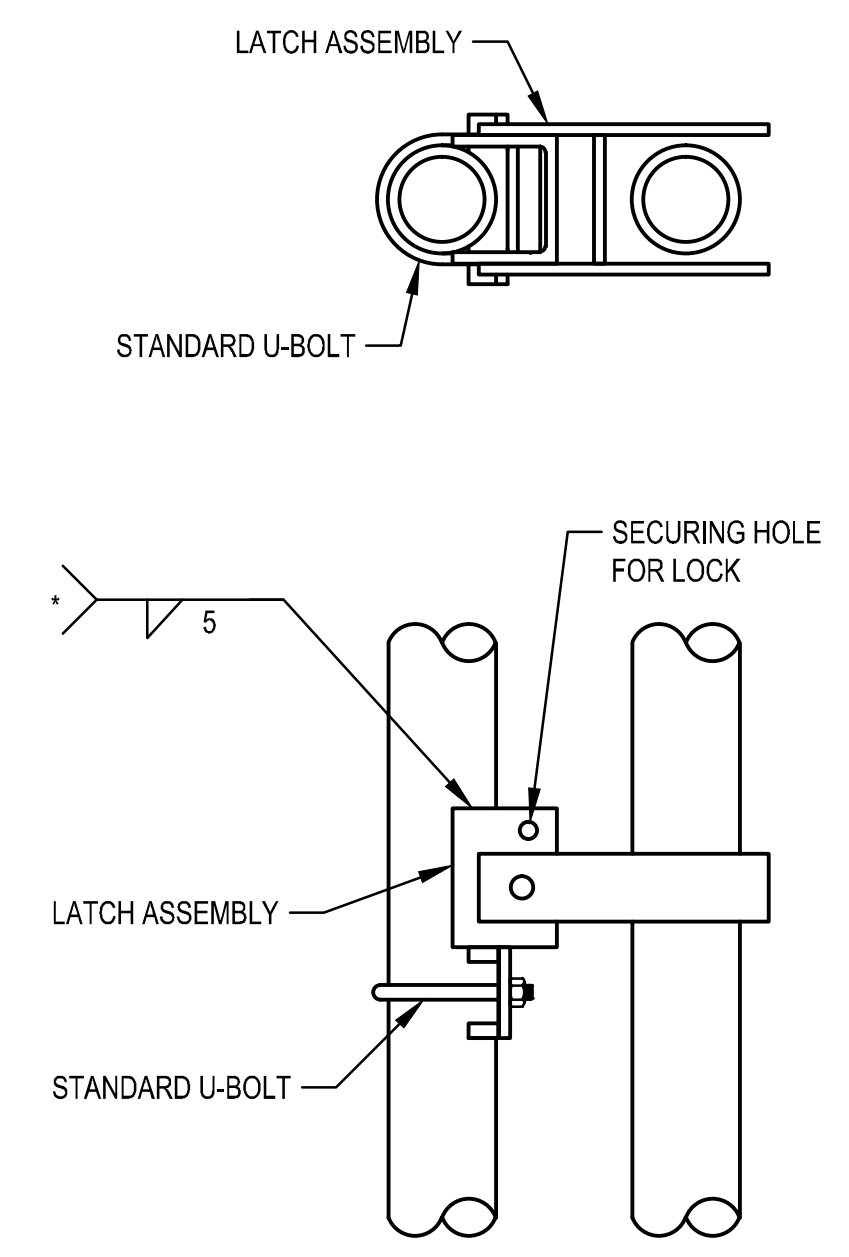

1 DETAIL - DROP ROD FOUNDATION
SCALE: NTS

4 DETAIL - GATE LATCH
SCALE: NTS

2 DETAIL - GATE OFFSET HINGE
SCALE: NTS

3 DETAIL - GATE HINGE
SCALE: NTS

5 DETAIL - GATE FULCRUM LATCH
SCALE: NTS

6 DETAIL - GATE KEEPER
SCALE: NTS

7 DETAIL - BARBED TAPE OPTION
SCALE: NTS

8 DETAIL - BARBED TAPE CONNECTION
SCALE: NTS