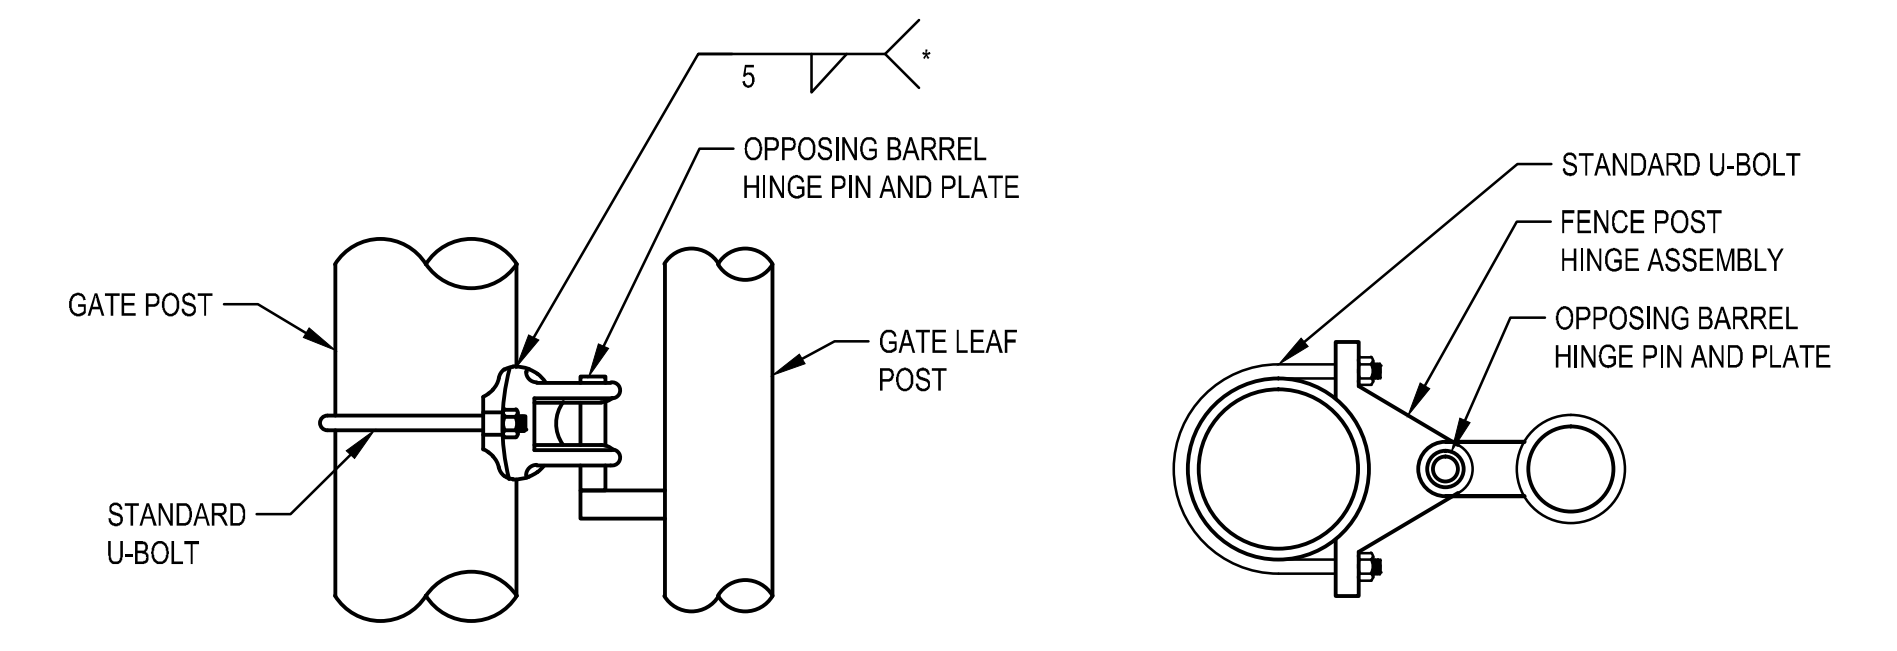

1 DETAIL - DROP ROD FOUNDATION
SCALE: NTS

4 DETAIL - GATE LATCH
SCALE: NTS

2 DETAIL - GATE OFFSET HINGE
SCALE: NTS

3 DETAIL - GATE HINGE
SCALE: NTS

5 DETAIL - GATE FULCRUM LATCH
SCALE: NTS

6 DETAIL - GATE KEEPER
SCALE: NTS

7 DETAIL - BARBED TAPE OPTION
SCALE: NTS

8 DETAIL - BARBED TAPE CONNECTION
SCALE: NTS